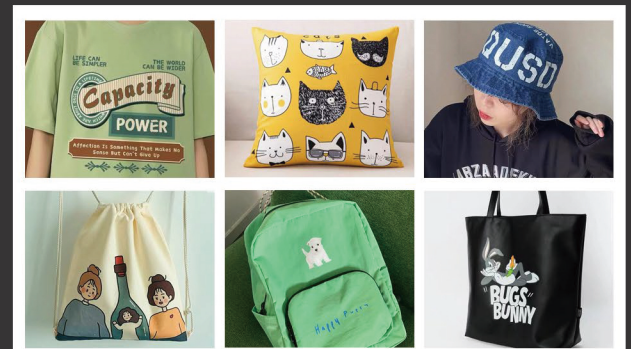

A3 MINI **DTF** DIRECTLY TO FILM DESKTOP PRINTER

DESCRIPTION:

White and color printing together which uses environmentally friendly coating. It is a subversive heat transfer application process in clothing. Solving the picky problem of the direct-injection printing process on the fabric.

FEATURES:

- ✓ For all Fabric printing
- ✓ White Ink Circulation System
- ✓ No Carving and No Emission
- ✓ Prints up to 13" Inches Rolls

WHY CHOOSE US:

- **12 MONTHS WARRANTY**
  Within 12 months from the date of purchase, if the machine has non-man-made damage, you can enjoy free warranty service.
- **DTF STARTER KIT**
  Starter kit pack including DTF PET Film, DTF Inks, Powder, and the user's guide.
- **RIP SOFTWARE**
  Buy a machine and you will get a rip software for free. SAI FLEXI, MainTop for option.
- **ONLINE TECHNICAL SUPPORT**
  The technical team will serve you online and solve any problems you encounter for free.

WHAT IS YOUR TEXTILE APPLICATION?

- ✓ Fashion panels
- ✓ Soft furnishings
- ✓ Promotion
- ✓ Hi Vis workwear
- ✓ Sportswear
- ✓ Team wear
- ✓ Handicrafts
- ✓ Internet sales
- ✓ Sports Apparel
- ✓ Corporate wear
- ✓ Fabric signage
- ✓ Textile displays
- ✓ Jeans
- ✓ Bedding
- ✓ Baby clothes
- ✓ Sleepwear
- ✓ Sampling
- ... and many more