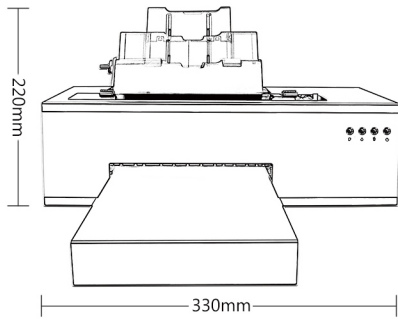

MACHINE PARAMETER