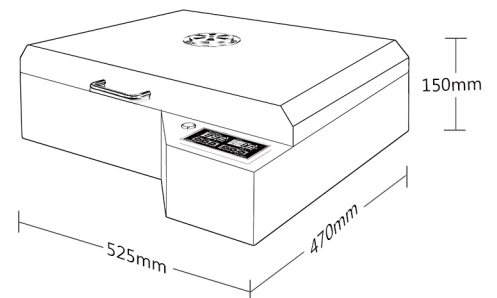

MACHINE PARAMETER

Product Name	DTF Printer
Product Model	Product Model
Ink Color	C/M/Y/BK/W
Printing Accuracy	2880DPI
Printing Speed	6min/A4
Printing Size	A3/A4/Moil
Coil Printing Software	Acrorip
Ink Consumption	1 Square Meter/20ml
Ink Output	Support White Ink And Color Ink
Printhead	Epson 1800 Printhead
Ink Supply Mode	Continuous Ink Supply, White Ink Automatic Stirring

Product Name	Heat Transfer Film Drying Oven
Temperature	0-300°C Adjustable
Dimension	525x470x150mm
Baking Size	<A3+ (490x350mm)
Time Setting	0-999 Seconds Adjustable
Countdown Function	Support
Drying Temperature	150°C (reference)
Drying Time	20-30 Seconds (Reference)
Heating Resources	Heating PlateHeating
Voltage	110V/220V
Product Application	Heat Transfer Film,white Ink,hot Melt Powder Heating And Fast Drying