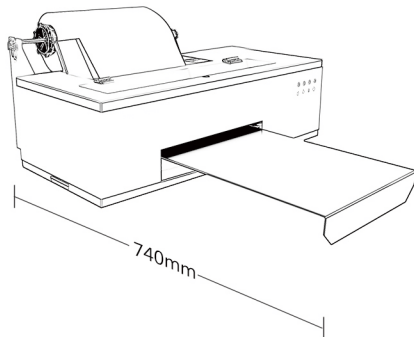

MACHINE PARAMETER